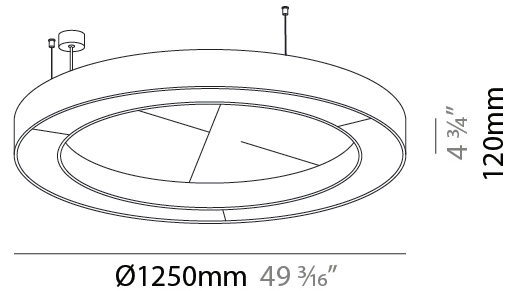

GENERAL

Series: Glorious Acoustic
Partner: Prolicht
Division: Architectural
Installation: Suspension
Product Type: Acoustic
Mounting Location: Ceiling
Light Distribution: Direct / Indirect

PHYSICAL

Shape: Round
Diameter (mm): 1250
Diameter (in): 49 3/16
Width (mm): 120
Width (in): 4 3/4
Diffuser: [PMMA - Opal / Micro-Prism](#)
Fixture Finish: [SSR / BKV / CWI / CRY / HAB / UFT / ITA / RUA / FTG / MYG / LOD / PUS / FRO / FUP / KIA / POP / BLS / SPG / MEY / GOH / CHC / COM / ABZ / JAG / OBR / MOS / ROR](#)
Acoustic Finish: [SFW / CYW / SEE / SYN / MTS / PMB / TTN / CYB / STO / DPE / BES / SHB / ARE / ANE / VRD / CRF](#)
Fixture Material: Aluminum
Primary Material: Acoustic
Cable Details: [2000mm / 78 3/4" or 6000mm / 236 1/4" Transparent Cable](#)

ELECTRICAL

Lamp Type: LED (Zhaga Standard)
Input Wattage (W): 90
Total Output Wattage (W): 81.8
Dimming: [Non-Dimmable](#)
Driver Included: Yes
Driver Location: Integrated
Driver Type: Constant Current - Universal
Driver Class: Class 2
Input Voltage (V): 120 - 277

LED

Color Temperature (°K): [2700 / 3000 / 3500 / 4000](#)
Max. Delivered Lumen (lm): Max 10240
Nominal Lumen (lm): Max 13319
CRI: >90 CRI
Lamp Life (hrs): 50000

OPTICAL

RATINGS AND CERTIFICATIONS

Certified By: CSA Certified to UL and CSA Standards
IP rating: IP20