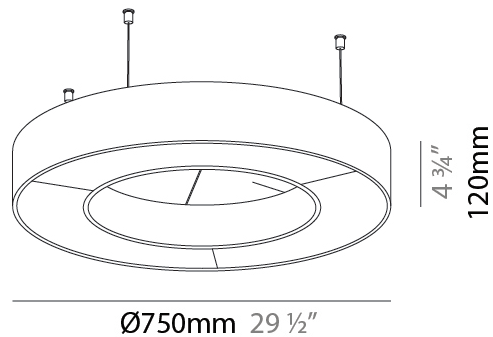

GENERAL

Series: Glorious Acoustic
Partner: Prolicht
Division: Architectural
Installation: Suspension
Product Type: Acoustic
Mounting Location: Ceiling
Light Distribution: Direct / Indirect

PHYSICAL

Shape: Round
Diameter (mm): 750
Diameter (in): 29 1/2"
Width (mm): 120
Width (in): 4 3/4"
Diffuser: [PMMA - Opal / Micro-Prism](#)
Fixture Finish: [SSR / BKV / CWI / CRY / HAB / UFT / ITA / RUA / FTG / MYG / LOD / PUS / FRO / FUP / KIA / POP / BLS / SPG / MEY / GOH / CHC / COM / ABZ / JAG / OBR / MOS / ROR](#)
Acoustic Finish: [SFW / CYW / SEE / SYN / MTS / PMB / TTN / CYB / STO / DPE / BES / SHB / ARE / ANE / VRD / CRF](#)
Fixture Material: Aluminum
Primary Material: Acoustic
Cable Details: 2000mm / 78 3/4" or 6000mm / 236 1/4" Transparent Cable

ELECTRICAL

Lamp Type: LED (Zhaga Standard)
Input Wattage (W): 45.1
Total Output Wattage (W): 40
Dimming: [Tri-Mode (Non-Dimming and Phase Dimming (120Vac only) and 0-10V Dimming)](#)
Driver Included: Yes
Driver Location: Integrated
Driver Type: Constant Current - Universal
Driver Class: Class 2
Input Voltage (V): 120 - 277

LED

[Color Temperature (°K): 2700 / 3000 / 3500 / 4000](#)
Max. Delivered Lumen (lm): Max 4867
Nominal Lumen (lm): Max 6637
CRI: >90 CRI
Lamp Life (hrs): 50000

OPTICAL

RATINGS AND CERTIFICATIONS

Certified By: CSA Certified to UL and CSA Standards
IP rating: IP20