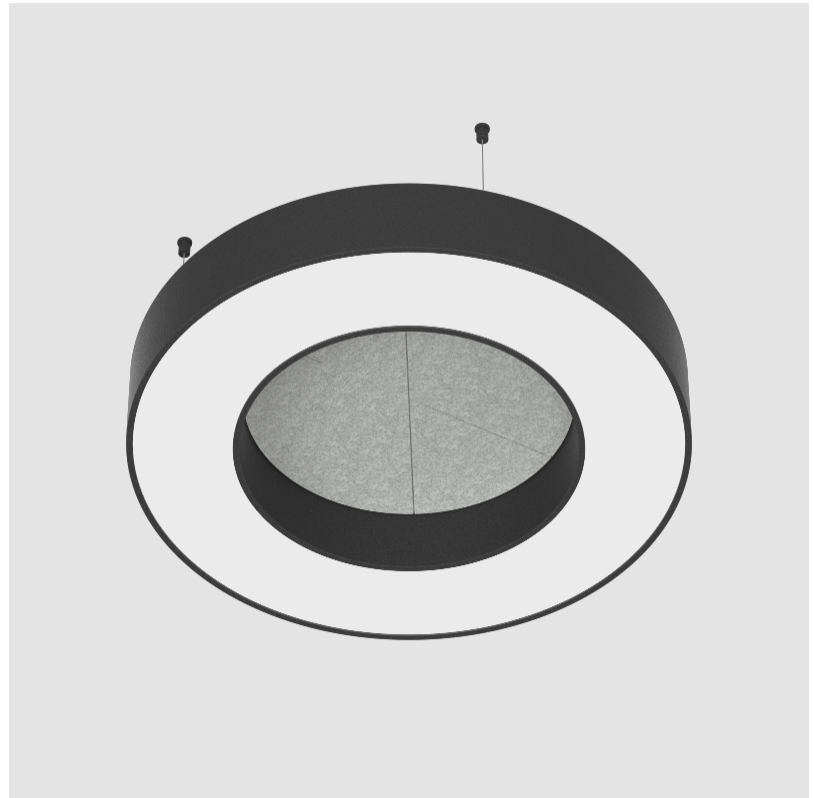

GENERAL

Series: Glorious Acoustic
Partner: Prolicht
Division: Architectural
Installation: Suspension
Product Type: Acoustic
Mounting Location: Ceiling
Light Distribution: Direct / Indirect

PHYSICAL

Shape: Round
Diameter (mm): 750
Diameter (in): 29 1/2"
Width (mm): 120
Width (in): 4 3/4"
Diffuser: [PMMA - Opal / Micro-Prism](#)
Fixture Finish: [SSR / BKV / CWI / CRY / HAB / UFT / ITA / RUA / FTG / MYG / LOD / PUS / FRO / FUP / KIA / POP / BLS / SPG / MEY / GOH / CHC / COM / ABZ / JAG / OBR / MOS / ROR](#)
Acoustic Finish: [SFW / CYW / SEE / SYN / MTS / PMB / TTN / CYB / STO / DPE / BES / SHB / ARE / ANE / VRD / CRF](#)
Fixture Material: Aluminum
Primary Material: Acoustic
Cable Details: 2000mm / 78 3/4" or 6000mm / 236 1/4" Transparent Cable

ELECTRICAL

Lamp Type: LED (Zhaga Standard)
Input Wattage (W): 45.1
Total Output Wattage (W): 40
Dimming: [Tri-Mode (Non-Dimming and Phase Dimming (120Vac only) and 0-10V Dimming)](#)
Driver Included: Yes
Driver Location: Integrated
Driver Type: Constant Current - Universal
Driver Class: Class 2
Input Voltage (V): 120 - 277

LED

[Color Temperature (°K): 2700 / 3000 / 3500 / 4000](#)
Max. Delivered Lumen (lm): Max 4867
Nominal Lumen (lm): Max 6637
CRI: >90 CRI
Lamp Life (hrs): 50000

OPTICAL

RATINGS AND CERTIFICATIONS

Certified By: CSA Certified to UL and CSA Standards
IP rating: IP20