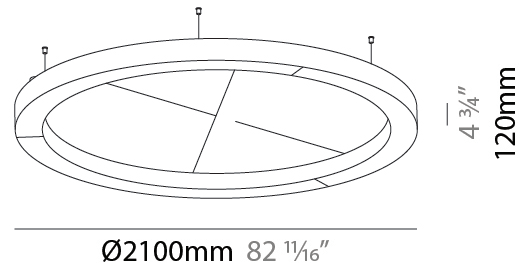

GENERAL

Series: Glorious Acoustic
Partner: Prolicht
Division: Architectural
Installation: Suspension
Product Type: Acoustic
Mounting Location: Ceiling
Light Distribution: Direct

PHYSICAL

Shape: Round
Diameter (mm): 2100
Diameter (in): 82 11/16
Width (mm): 120
Width (in): 4 3/4
Diffuser: PMMA - Opal / Micro-Prism
Fixture Finish: SSR / BKV / CWI / CRY / HAB / UFT / ITA / RUA / FTG / MYG / LOD / PUS / FRO / FUP / KIA / POP / BLS / SPG / MEY / GOH / CHC / COM / ABZ / JAG / OBR / MOS / ROR
Acoustic Finish: SFW / CYW / SEE / SYN / MTS / PMB / TTN / CYB / STO / DPE / BES / SHB / ARE / ANE / VRD / CRF
Fixture Material: Aluminum
Primary Material: Acoustic
Cable Details: 2000mm / 78 3/4" or 6000mm / 236 1/4" Transparent Cable

ELECTRICAL

Lamp Type: LED (Zhaga Standard)
Input Wattage (W): 102.8
Total Output Wattage (W): 94.6
Dimming: Non-Dimmable
Driver Included: Yes
Driver Location: Integrated
Driver Type: Constant Current - Universal
Driver Class: Class 2
Input Voltage (V): 120 - 277

LED

Color Temperature (°K): 2700 / 3000 / 3500 / 4000
Max. Delivered Lumen (lm): 9554 / 9888 / 11611 / 10053
Nominal Lumen (lm): 13405 / 13874 / 16291 / 14105
CRI: >90 CRI
Lamp Life (hrs): 50000

OPTICAL

RATINGS AND CERTIFICATIONS

Certified By: CSA Certified to UL and CSA Standards
IP rating: IP20