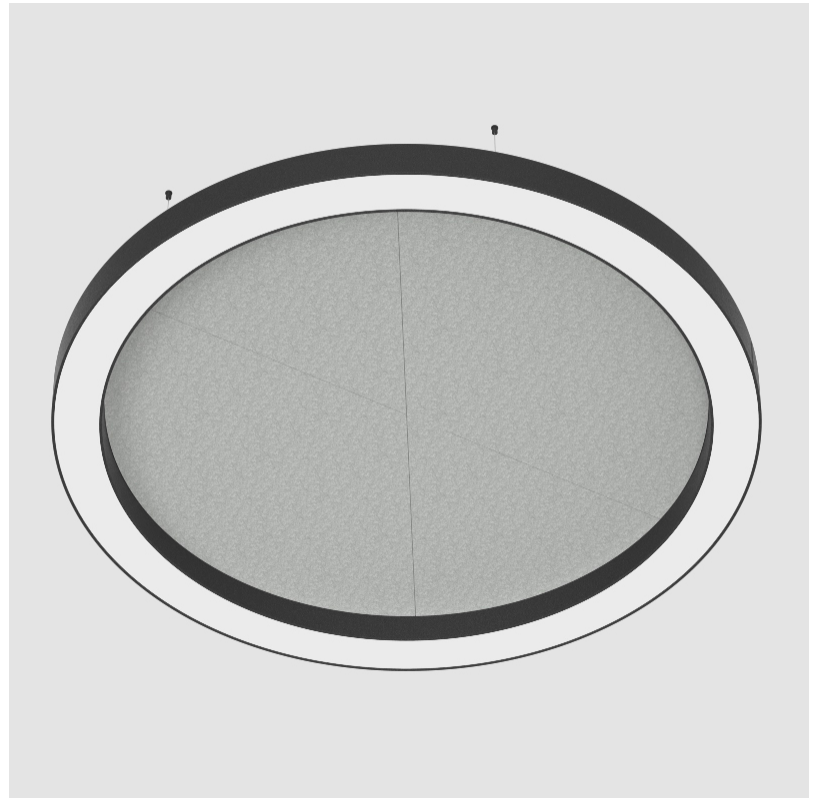

GENERAL

Series: Glorious Acoustic
Partner: Prolicht
Division: Architectural
Installation: Suspension
Product Type: Acoustic
Mounting Location: Ceiling
Light Distribution: Direct / Indirect

PHYSICAL

Shape: Round
Diameter (mm): 2100
Diameter (in): 82 11/16
Width (mm): 120
Width (in): 4 3/4
Diffuser: [PMMA - Opal / Micro-Prism](#)
Fixture Finish: [SSR / BKV / CWI / CRY / HAB / UFT / ITA / RUA / FTG / MYG / LOD / PUS / FRO / FUP / KIA / POP / BLS / SPG / MEY / GOH / CHC / COM / ABZ / JAG / OBR / MOS / ROR](#)
Acoustic Finish: [SFW / CYW / SEE / SYN / MTS / PMB / TTN / CYB / STO / DPE / BES / SHB / ARE / ANE / VRD / CRF](#)
Fixture Material: Aluminum
Primary Material: Acoustic
Cable Details: [2000mm / 78 3/4" or 6000mm / 236 1/4" Transparent Cable](#)

ELECTRICAL

Lamp Type: LED (Zhaga Standard)
Input Wattage (W): 162
Total Output Wattage (W): 147.3
Dimming: [Non-Dimmable](#)
Driver Included: Yes
Driver Location: Integrated
Driver Type: Constant Current - Universal
Driver Class: Class 2
Input Voltage (V): 120 - 277

LED

Color Temperature (°K): [2700 / 3000 / 3500 / 4000](#)
Max. Delivered Lumen (lm): Max 18647
Nominal Lumen (lm): Max 23951
CRI: >90 CRI
Lamp Life (hrs): 50000

OPTICAL

RATINGS AND CERTIFICATIONS

Certified By: CSA Certified to UL and CSA Standards
IP rating: IP20