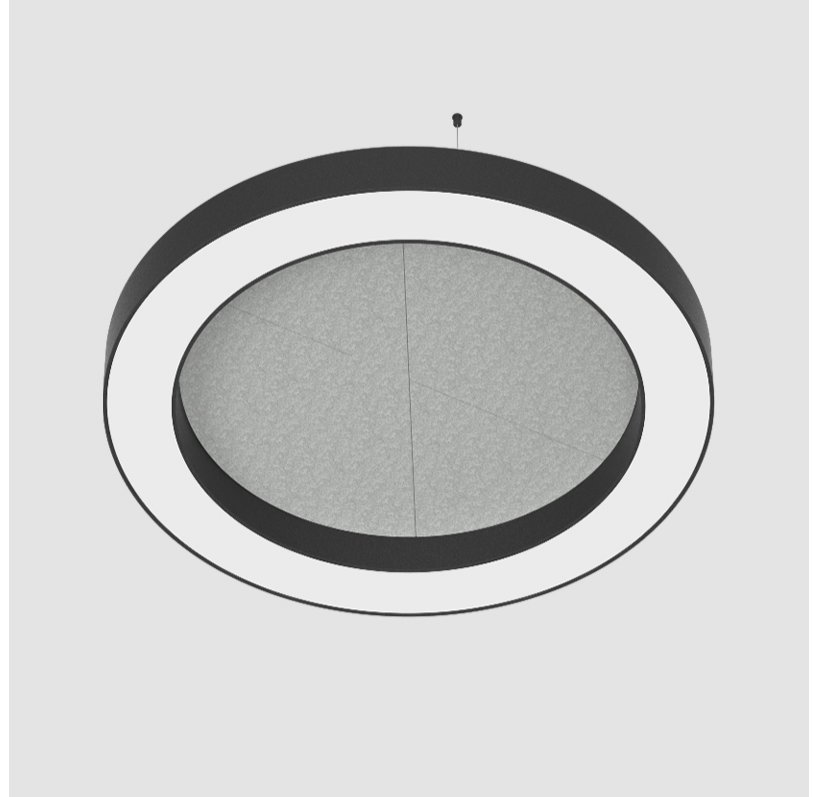

GENERAL

Series: Glorious Acoustic
Partner: Prolicht
Division: Architectural
Installation: Suspension
Product Type: Acoustic
Mounting Location: Ceiling
Light Distribution: Direct / Indirect

PHYSICAL

Shape: Round
Diameter (mm): 1250
Diameter (in): 49 3/16
Width (mm): 120
Width (in): 4 3/4
Diffuser: [PMMA - Opal / Micro-Prism](#)
Fixture Finish: [SSR / BKV / CWI / CRY / HAB / UFT / ITA / RUA / FTG / MYG / LOD / PUS / FRO / FUP / KIA / POP / BLS / SPG / MEY / GOH / CHC / COM / ABZ / JAG / OBR / MOS / ROR](#)
Acoustic Finish: [SFW / CYW / SEE / SYN / MTS / PMB / TTN / CYB / STO / DPE / BES / SHB / ARE / ANE / VRD / CRF](#)
Fixture Material: Aluminum
Primary Material: Acoustic
Cable Details: [2000mm / 78 3/4" or 6000mm / 236 1/4" Transparent Cable](#)

ELECTRICAL

Lamp Type: LED (Zhaga Standard)
Input Wattage (W): 90
Total Output Wattage (W): 81.8
Dimming: [Non-Dimmable](#)
Driver Included: Yes
Driver Location: Integrated
Driver Type: Constant Current - Universal
Driver Class: Class 2
Input Voltage (V): 120 - 277

LED

Color Temperature (°K): [2700 / 3000 / 3500 / 4000](#)
Max. Delivered Lumen (lm): Max 10240
Nominal Lumen (lm): Max 13319
CRI: >90 CRI
Lamp Life (hrs): 50000

OPTICAL

RATINGS AND CERTIFICATIONS

Certified By: CSA Certified to UL and CSA Standards
IP rating: IP20