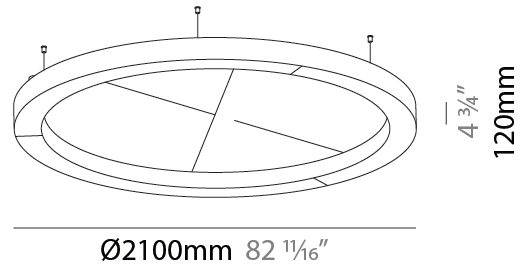

GENERAL

Series: Glorious Acoustic
Partner: Prolicht
Division: Architectural
Installation: Suspension
Product Type: Acoustic
Mounting Location: Ceiling
Light Distribution: Direct / Indirect

PHYSICAL

Shape: Round
Diameter (mm): 2100
Diameter (in): 82 11/16
Width (mm): 120
Width (in): 4 3/4
Diffuser: [PMMA - Opal / Micro-Prism](#)
Fixture Finish: [SSR / BKV / CWI / CRY / HAB / UFT / ITA / RUA / FTG / MYG / LOD / PUS / FRO / FUP / KIA / POP / BLS / SPG / MEY / GOH / CHC / COM / ABZ / JAG / OBR / MOS / ROR](#)
Acoustic Finish: [SFW / CYW / SEE / SYN / MTS / PMB / TTN / CYB / STO / DPE / BES / SHB / ARE / ANE / VRD / CRF](#)
Fixture Material: Aluminum
Primary Material: Acoustic
Cable Details: [2000mm / 78 3/4" or 6000mm / 236 1/4" Transparent Cable](#)

ELECTRICAL

Lamp Type: LED (Zhaga Standard)
Input Wattage (W): 162
Total Output Wattage (W): 147.3
Dimming: [Non-Dimmable](#)
Driver Included: Yes
Driver Location: Integrated
Driver Type: Constant Current - Universal
Driver Class: Class 2
Input Voltage (V): 120 - 277

LED

Color Temperature (°K): [2700 / 3000 / 3500 / 4000](#)
Max. Delivered Lumen (lm): Max 18647
Nominal Lumen (lm): Max 23951
CRI: >90 CRI
Lamp Life (hrs): 50000

OPTICAL

RATINGS AND CERTIFICATIONS

Certified By: CSA Certified to UL and CSA Standards
IP rating: IP20