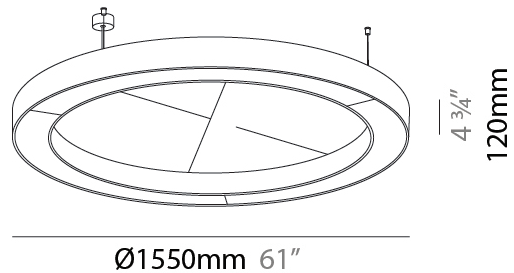

GENERAL

Series: Glorious Acoustic
Partner: Prolicht
Division: Architectural
Installation: Suspension
Product Type: Acoustic
Mounting Location: Ceiling
Light Distribution: Direct

PHYSICAL

Shape: Round
Diameter (mm): 1550
Diameter (in): 61
Width (mm): 120
Width (in): 4 3/4
Diffuser: [PMMA - Opal / Micro-Prism](#)
Fixture Finish: [SSR / BKV / CWI / CRY / HAB / UFT / ITA / RUA / FTG / MYG / LOD / PUS / FRO / FUP / KIA / POP / BLS / SPG / MEY / GOH / CHC / COM / ABZ / JAG / OBR / MOS / ROR](#)
Acoustic Finish: [SFW / CYW / SEE / SYN / MTS / PMB / TTN / CYB / STO / DPE / BES / SHB / ARE / ANE / VRD / CRF](#)
Fixture Material: Aluminum
Primary Material: Acoustic
Cable Details: [2000mm / 78 3/4" or 6000mm / 236 1/4" Transparent Cable](#)

ELECTRICAL

Lamp Type: LED (Zhaga Standard)
Input Wattage (W): 73.4
Total Output Wattage (W): 66.3
Dimming: [Non-Dimmable](#)
Driver Included: Yes
Driver Location: Integrated
Driver Type: Constant Current - Universal
Driver Class: Class 2
Input Voltage (V): 120 - 277

LED

Color Temperature (°K): [2700 / 3000 / 3500 / 4000](#)
Max. Delivered Lumen (lm): [6224 / 6442 / 7564 / 6549](#)
Nominal Lumen (lm): [9575 / 9910 / 11636 / 10075](#)
CRI: >90 CRI
Lamp Life (hrs): 50000

OPTICAL

RATINGS AND CERTIFICATIONS

Certified By: CSA Certified to UL and CSA Standards
IP rating: IP20